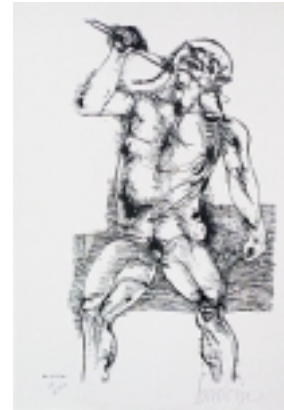

ALAN WOFSY FINE ARTS

Leonard Baskin - Moby Dick Suite

50-0332 **Captain Ahab (Face).**
\$200.00 Lithograph printed in five colors on BFK Rives paper. 1970. *Moby Dick* suite. 39 x 23 cm. (17" x 11.5"). Edition of 200. Signed and numbered in pencil. Fern & O'Sullivan, 570.

50-0319 **Albatross.**
\$225.00 Lithograph printed in black on BFK Rives paper. 1970. *Moby Dick* suite. 17" x 11.5" Edition of 200. Signed and numbered in pencil. Fern & O'Sullivan, 569.

50-0331 **Captain Ahab (Torso).**
\$250.00 Lithograph printed in black on BFK Rives paper. 1970. *Moby Dick* suite. 38 x 23 cm. (17" x 11.5"). Edition of 200. Signed and numbered in pencil. Fern & O'Sullivan, 571.

50-0336 **Daggoo.**
\$200.00 Lithograph printed in black on BFK Rives paper. 1970. *Moby Dick* suite. 38 x 25 cm. (17" x 11.5") Edition of 200. Signed and numbered in pencil. Fern & O'Sullivan, 572.

50-0357 **Moby Dick.**
\$750.00 Lithograph printed in tan, green, and black on Sekishu paper. 1970. *Moby Dick* suite. 43 x 58 cm (17 x 23 in). Edition of 200. Signed and numbered in pencil. Fern & O'Sullivan, 573.