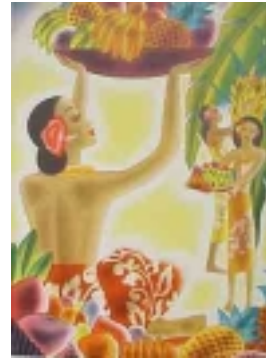

50-0647 S.S. Lurline.
$25.00 **Fruit Offering.**
Menu Art. No menu Included. Oil painting
reproduction. 1939. 11" x 8".