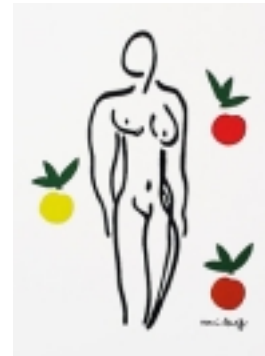

ALAN WOFSY FINE ARTS

Henri Matisse - Serigraphs from the 1970's

50-0028 Matisse, Henri.
\$125.00 **Blue Nude.**
Serigraph after Matisse. 26 x 20 inches.

02-0652 Matisse, Henri.
\$150.00 **Flower Petals.**
Serigraph after Matisse's paper cutout . 20 x 26 inches. Image size.

50-0029 Matisse, Henri.
\$125.00 **Dancer - Grand Palais.**
Serigraph after Matisse. Two colors. 26 x 19 inches.

50-0030 Matisse, Henri.
\$125.00 **Woman with Apples.**
Serigraph after Matisse. Four colors. 26 x 20 inches.