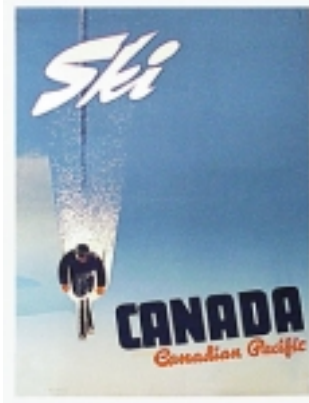

50-0089 **Canadian Pacific.**
$400.00 Poster. 91 x 61cm.