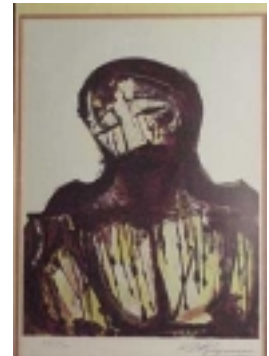

03-0521 Siqueiros, David Alfaro.
$2500.00 **Tormented figure.**
Color lithograph One of 300 signed and numbered impressions. 54 x 39 cm. Framed.