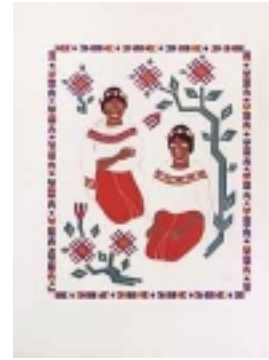

99-0040 Mérida, Carlos.
$175.00 **Tzetzales de Chiapas.**
Serigraph in colors 45 x 33 cm. (17-3/4 x 13 inches). From Trajes Regionales Mexicanos. Mexico, D.F., Editorial Atlante, [1945]. Signed in the Plate. Before lettering of title.