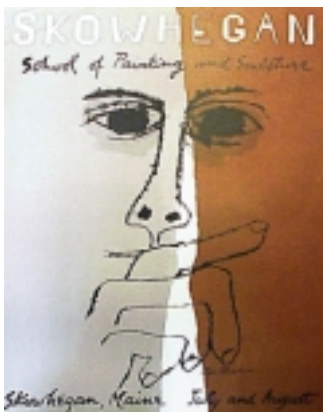

50-0462 **Skowhegan School of Painting and Sculpture.**
$50.00 Photo-offset in colors. Poster. 1963. 29 x
22 inches. Edition of 1,000. Prescott, 180.