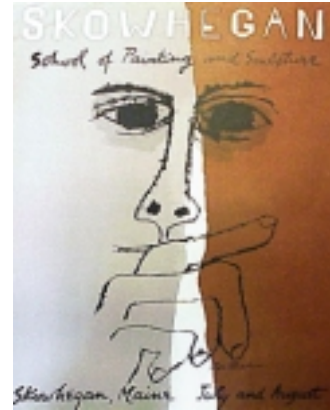

50-0462 **Skowhegan School of Painting and Sculpture.**
$50.00 Photo-offset in colors. Poster. 1963. 29 x 22 inches. Edition of 1,000. Prescott, 180.