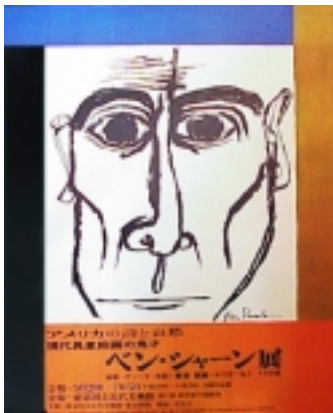

50-0459 **Oppenheimer.**
$100.00 Color-offset print. Poster. 1970. 40 1/4 x 28 5/8 inches. Prescott, 201.