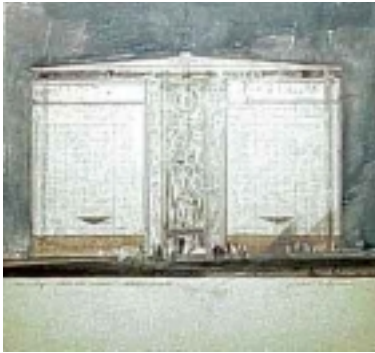

## Millard Sheets - Designs for the Scottish Rite Temple, Wilshire Blvd.

03-0101 Sheets, Millard.  
\$125.00 **Photograph of Studies for the Scottish Rite Temple, Wilshire Boulevard, Los Angeles.**  
Photograph. circa 1958. 8 x 19. inches.