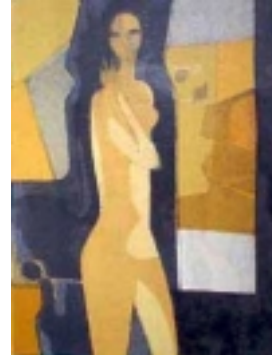

02-0569 Minaux, André.
$.75 **Femme aux Fleurs (Cariatide).**
Postcard. 6 x 4.25 inches.

02-0571 Minaux, André.
$.75 **Ingénue (Nude).**
Postcard. 6 x 4.25 inches.