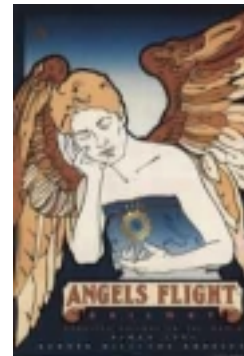

02-0251 Buffet, Bernard.
$.75 **Mon Cirque.**
Postcard. 6 x 4.25 inches.

03-0214 Goines, David Lance.
$10.00 **Angels Flight Railway.**
12 postcards. 1996. 6 x 4 inches. Goines, 166.